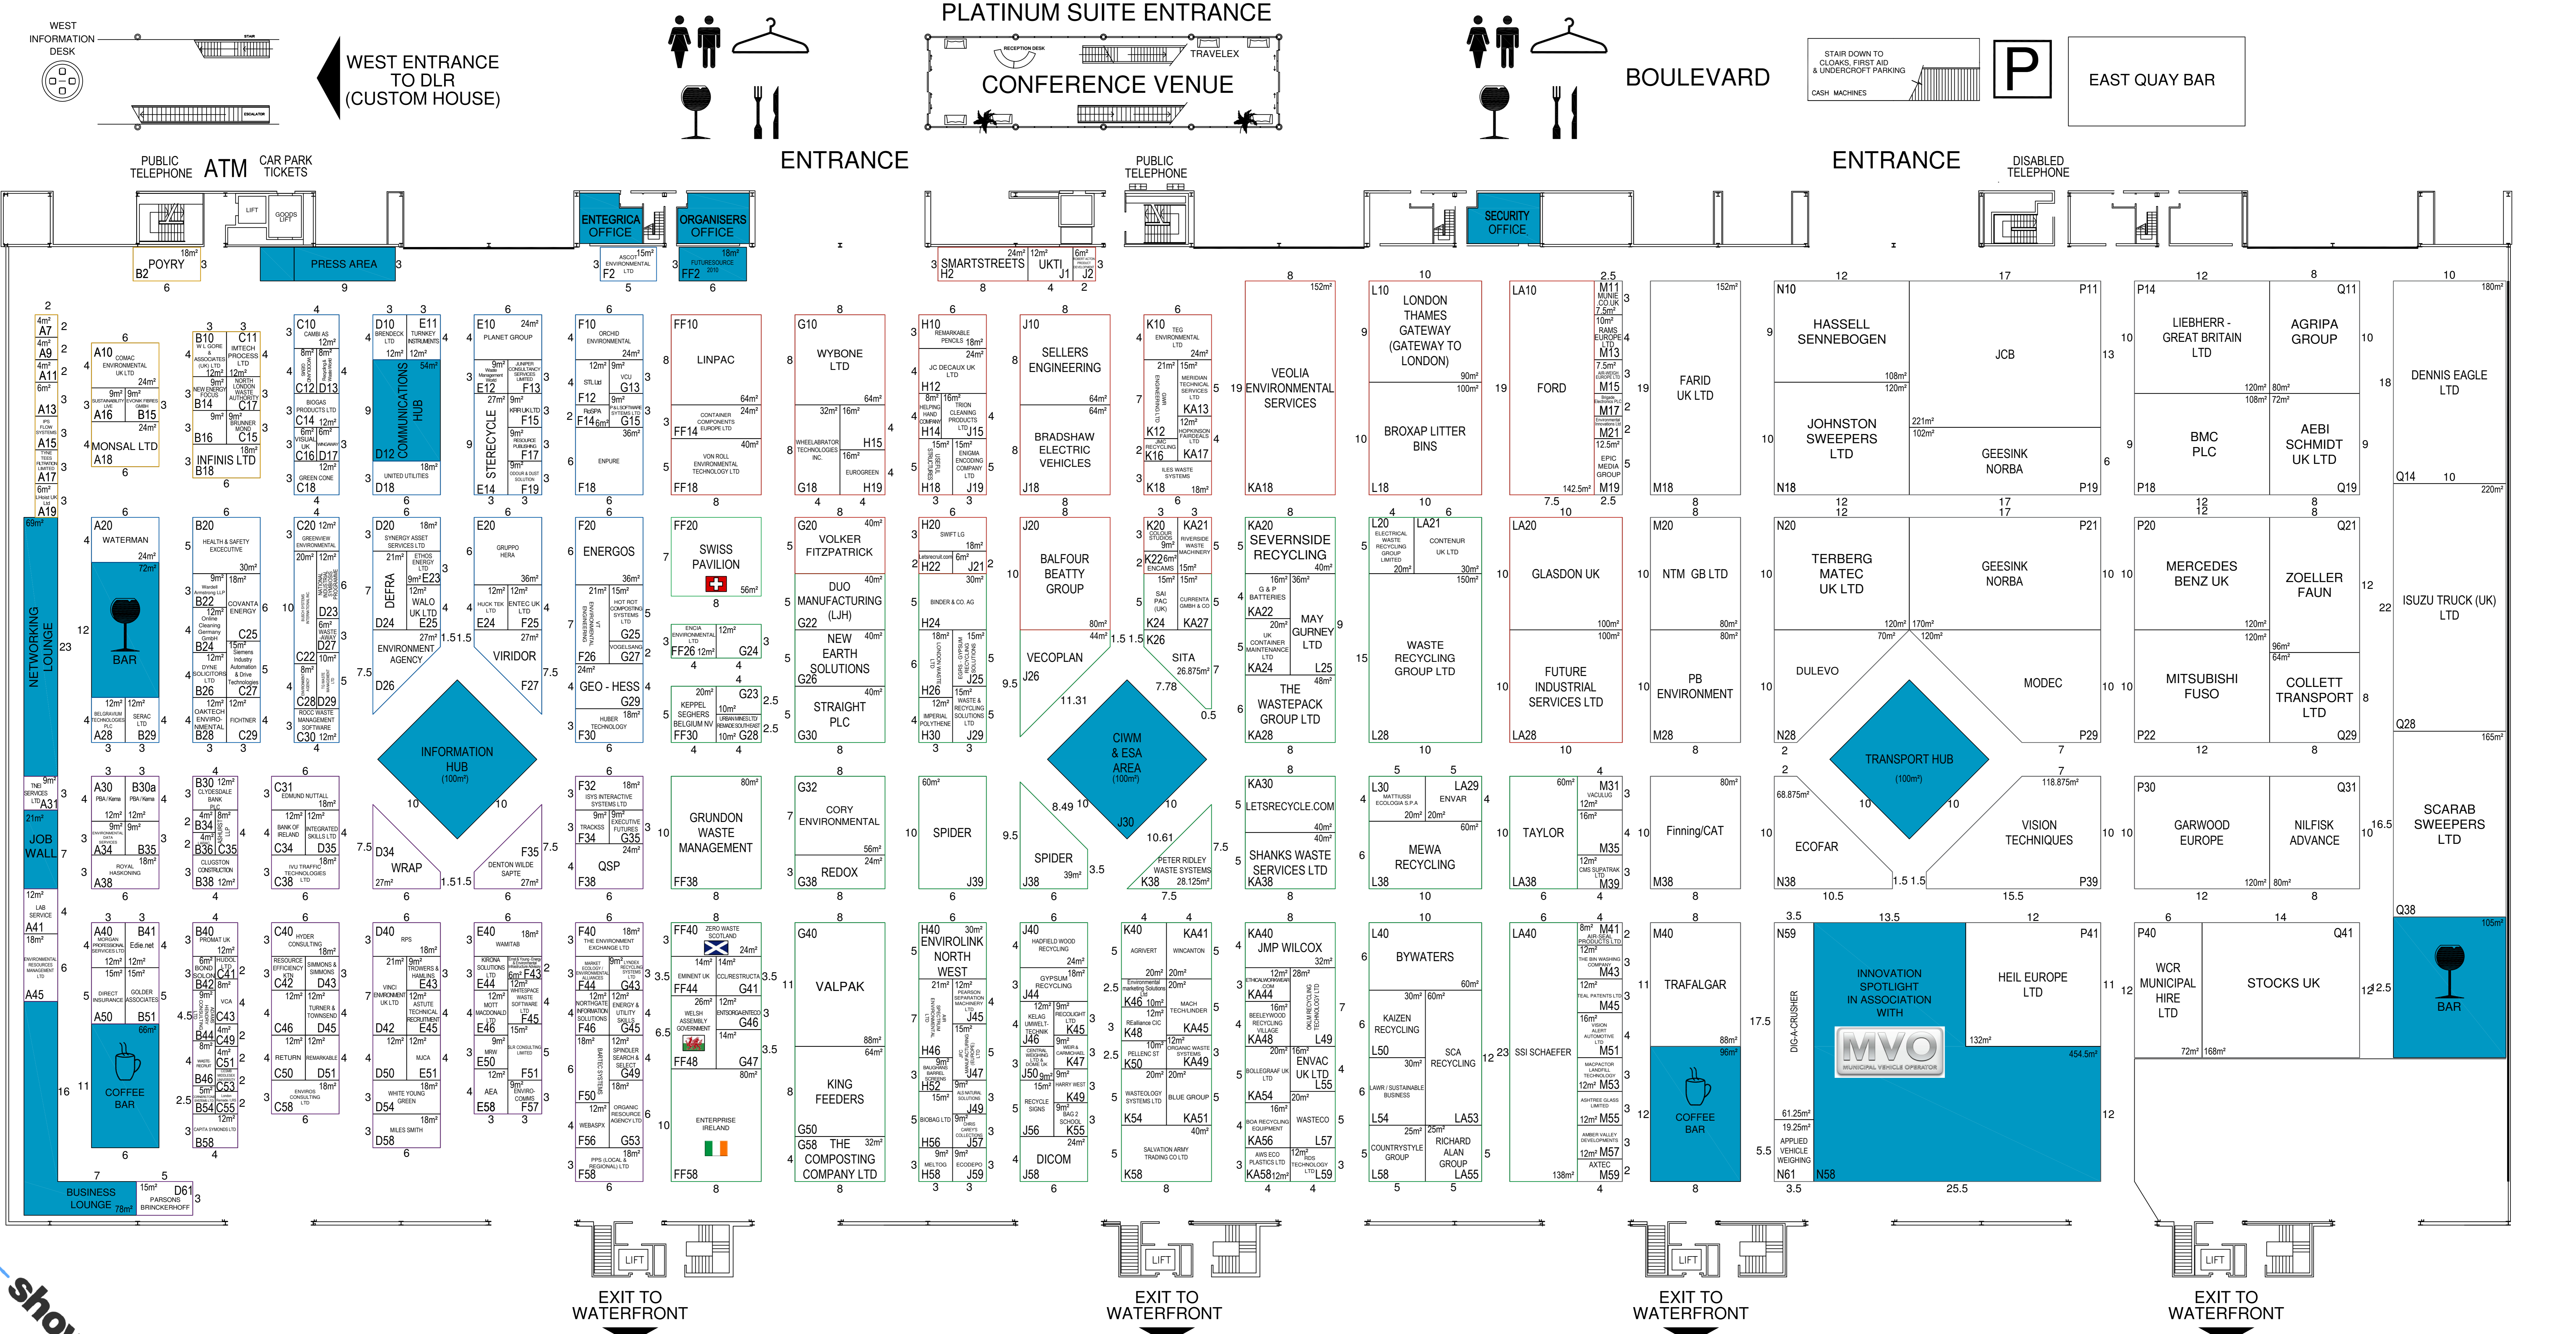

FUTURESOURCE 2009

showplans